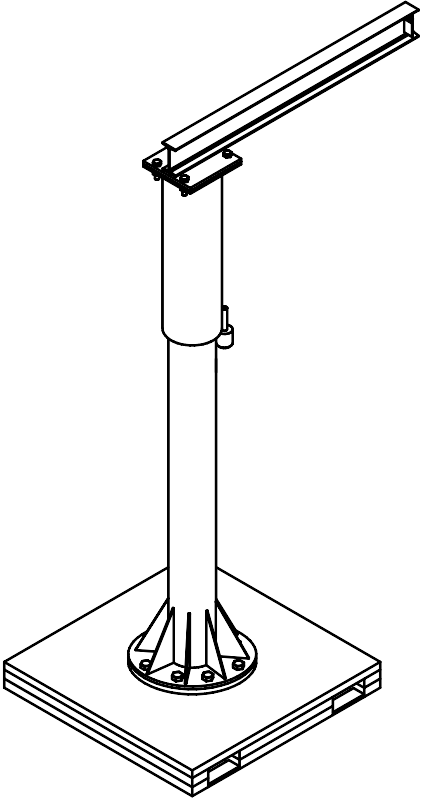

1377 Kimberly Drive
Neenah, WI 54956-1642
Office (920) 722-0101
Fax (920) 725-1394
www.contrx.com

Assembly Note:
Center the lower rollers directly below the boom.

Portable Jib Assembly Detail	
8-29-02 Not to scale	DWG NO PBB-1005-A