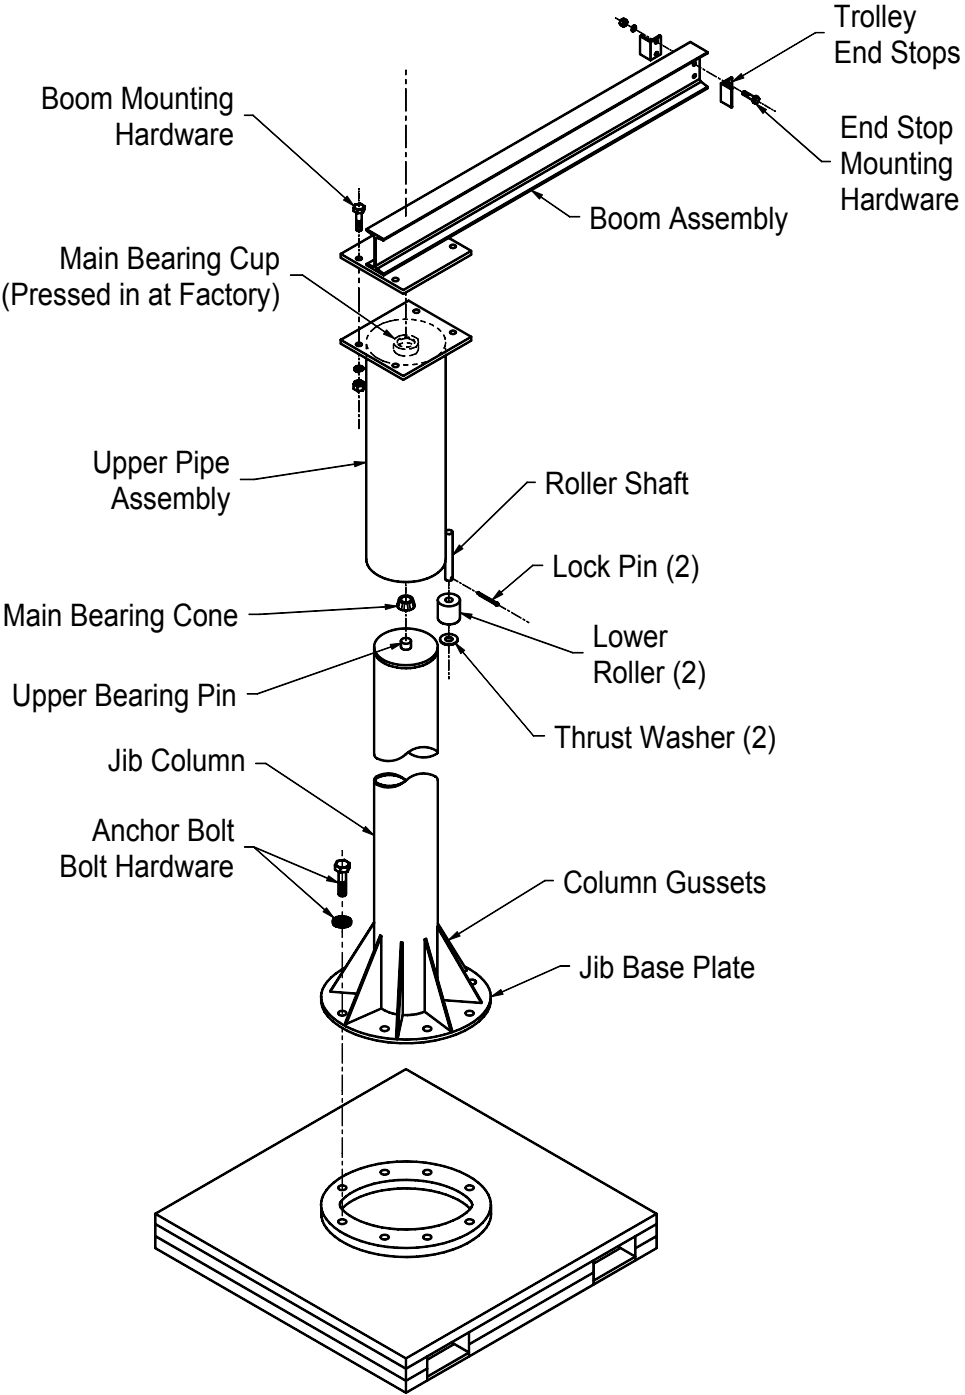

1377 Kimberly Drive
Neenah, WI 54956-1642
Office (920) 722-0101
Fax (920) 725-1394
www.contrx.com

Assembly Note:
Center the lower rollers directly below the boom.

Portable Jib Assembly Detail	
8-29-02 Not to scale	DWG NO PBB-1005-A