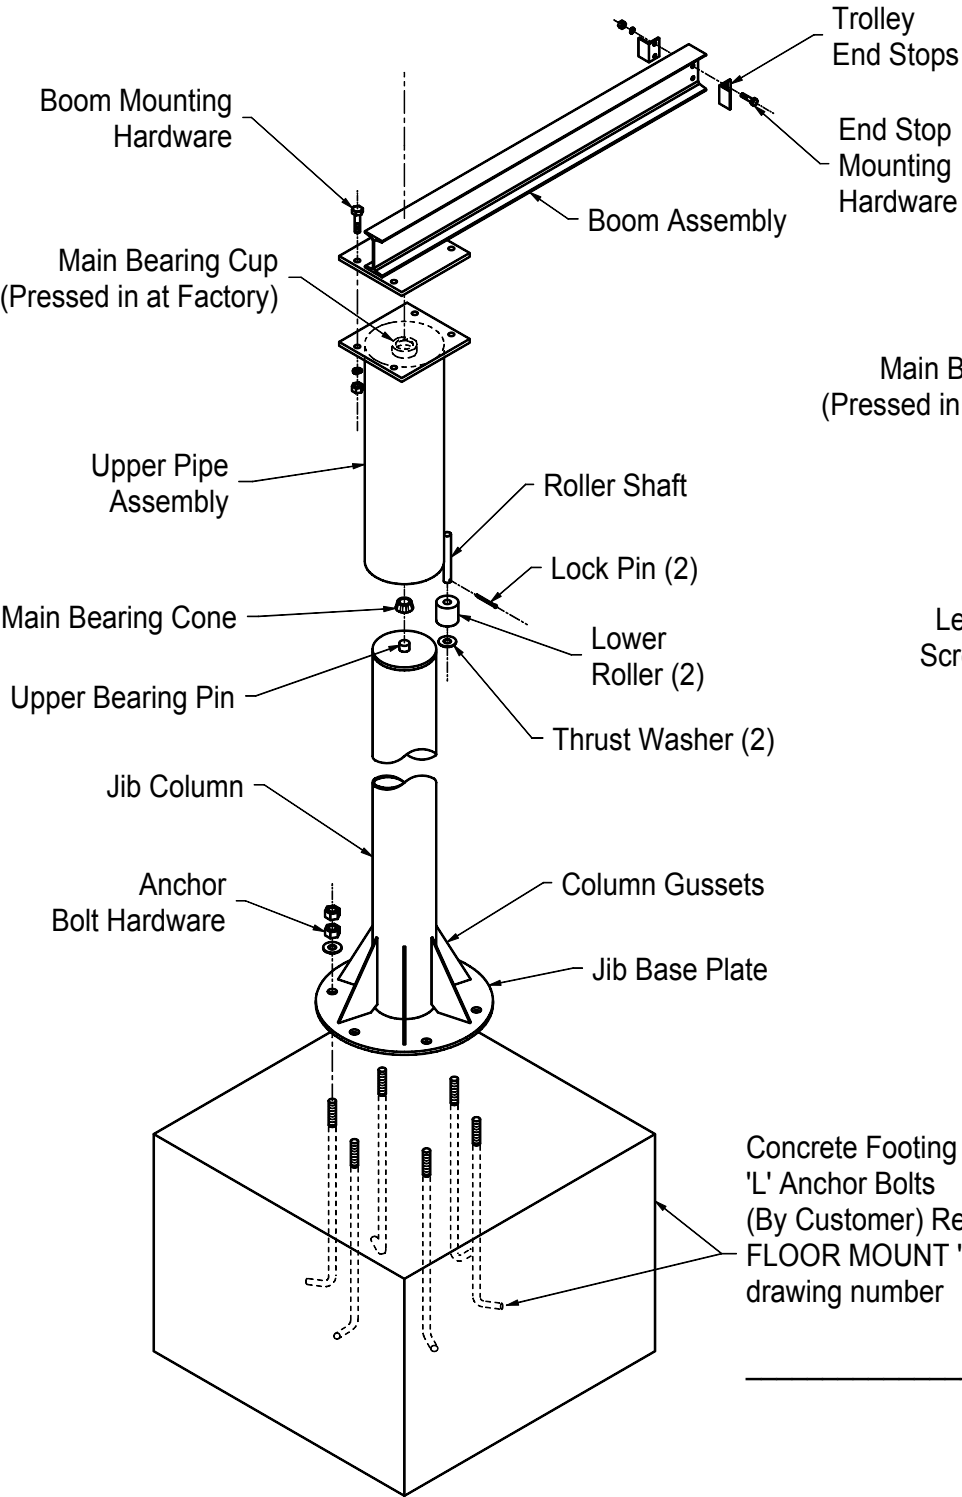

1377 Kimberly Drive  
 Neenah, WI 54956-1642  
 Office (920) 722-0101  
 Fax (920) 725-1394  
[www.contrx.com](http://www.contrx.com)

Adjustable Lower Roller Assembly  
 Used on the following jibs:  
 -All 1000# cap. with 16'-0" boom-  
 -All 2000# cap. B-jibs-

Assembly Note:  
 Center the lower rollers directly below the boom.

|                                |                 |
|--------------------------------|-----------------|
| <b>'B' Jib Assembly Detail</b> |                 |
| 10-4-06 Not to scale           | DWG NO          |
|                                | <b>B-1005-B</b> |