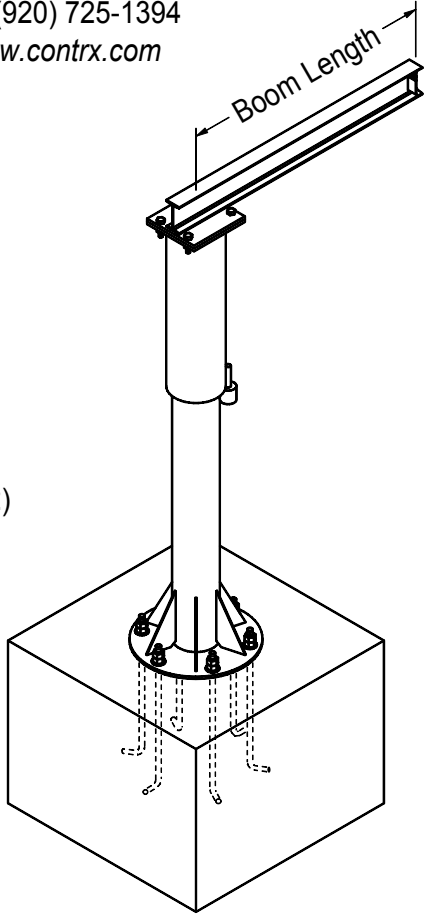

1377 Kimberly Drive  
 Neenah, WI 54956-1642  
 Office (920) 722-0101  
 Fax (920) 725-1394  
[www.contrx.com](http://www.contrx.com)

Adjustable Lower Roller Assembly  
 Used on the following jibs:  
 -All 1000# cap. with 16'-0" boom-  
 -All 2000# cap. B-jibs-

Assembly Note:  
 Center the lower rollers directly below the boom.

|                                |                 |
|--------------------------------|-----------------|
| <b>'B' Jib Assembly Detail</b> |                 |
| 10-4-06 Not to scale           | DWG NO          |
|                                | <b>B-1005-B</b> |