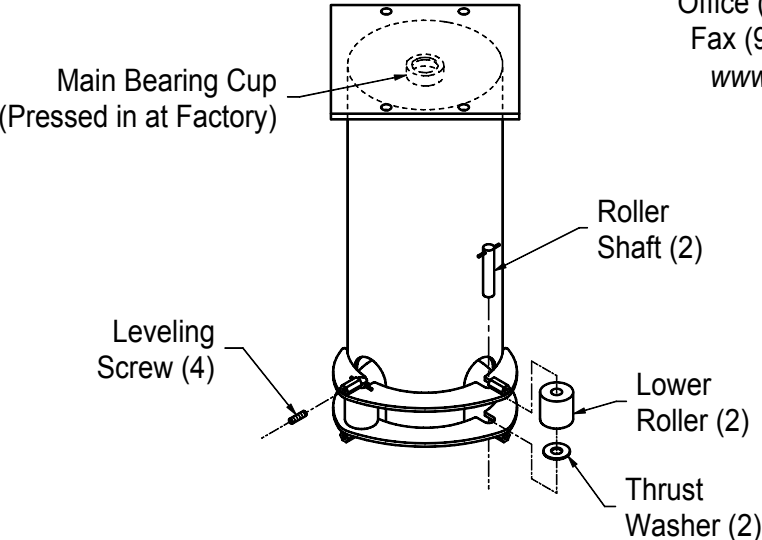

1377 Kimberly Drive  
 Neenah, WI 54956-1642  
 Office (920) 722-0101  
 Fax (920) 725-1394  
[www.contrx.com](http://www.contrx.com)

Adjustable Lower Roller Assembly  
 Used on the following jibs:  
 -All 1000# cap. with 16'-0" boom-  
 -All 2000# cap. B-jibs-

Assembly Note:  
 Center the lower rollers directly below the boom.

|                                |                 |
|--------------------------------|-----------------|
| <b>'B' Jib Assembly Detail</b> |                 |
| 10-4-06 Not to scale           | DWG NO          |
|                                | <b>B-1005-B</b> |